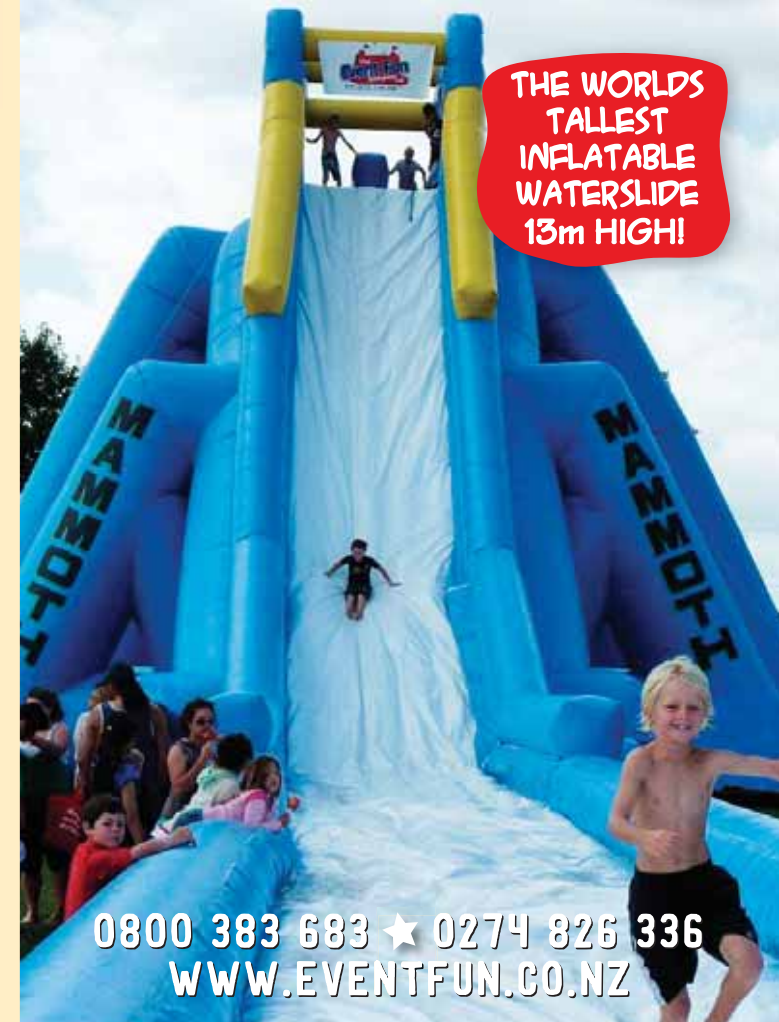

BOUNCE & SLIDE COMBOS

FUN FOR ALL!

A FANTASTIC FUNDRAISING CONCEPT FOR ANY ORGANISATION!

THE EVENT FUN COMPANY PROVIDES MORE FUN!

WE ALSO PROVIDE:
TABLE TENNIS TABLES • BLOW-UP TOYS
UNICYCLES • GENERATORS
CANDY FLOSS AND POPCORN MACHINES
PROFESSIONAL OPERATORS IF REQUIRED
GO TO OUR WEBSITE FOR EVEN MORE EQUIPMENT AND PRICES!

Our aim is to provide fun entertainment. We are totally dedicated to ensuring your satisfaction. We have a lot to offer for your next event, including a courteous, professional manner, so read on to see how we can help you...

Our service and prices include set up and pick up, a travel/delivery fee may be charged depending on your location. Some of the equipment comes with an operator to supervise and run it for you. You can also have an optional operator if you wish. All you need is space and an adequate power supply, although we do have generators for when power supply is an issue.

CALL US NOW!
0800 383 683 ★ 0274 826 336
WWW.EVENTFUN.CO.NZ

The Event Fun Company Ltd

the best time ever 😊

0800 383 683 ★ 0274 826 336
WWW.EVENTFUN.CO.NZ